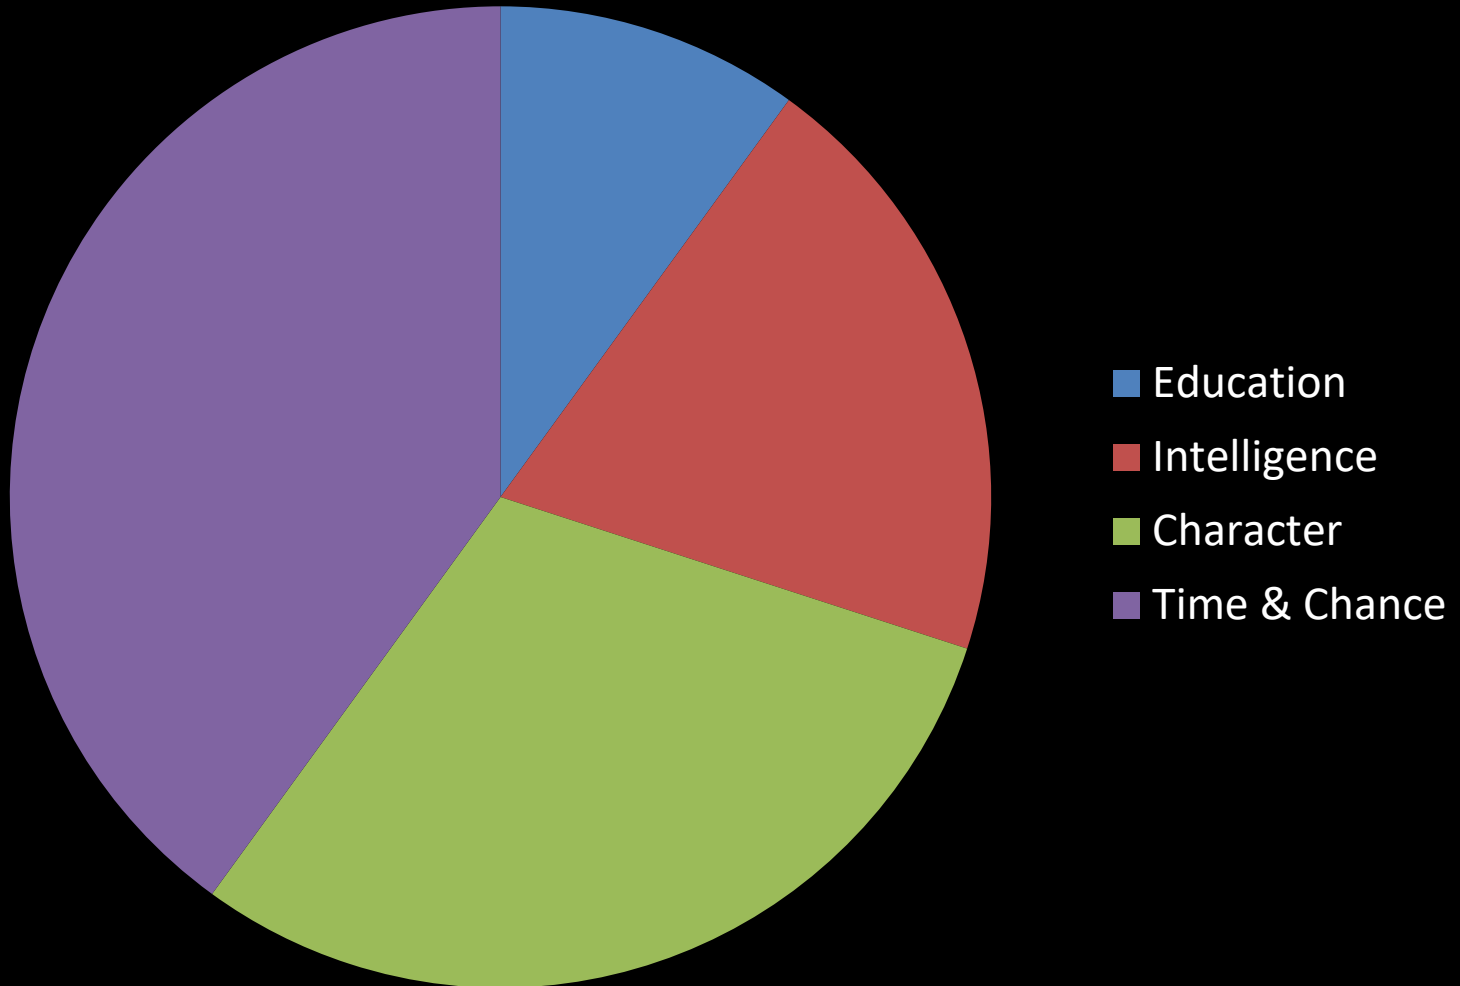

# Factors of Professional Success

# Factors of Professional Success

- Your degree is about 10% ... gets you in the game.
- Intelligence OTJ quickly doubles four years of BS.
- Character (include wisdom) leverages intelligence.
- Alter your degree (100%), intelligence (0%), character (100% or 50%), time and chance (75% or 25%).
- You can be 200% better than worldlings ... 7 to 3.5!